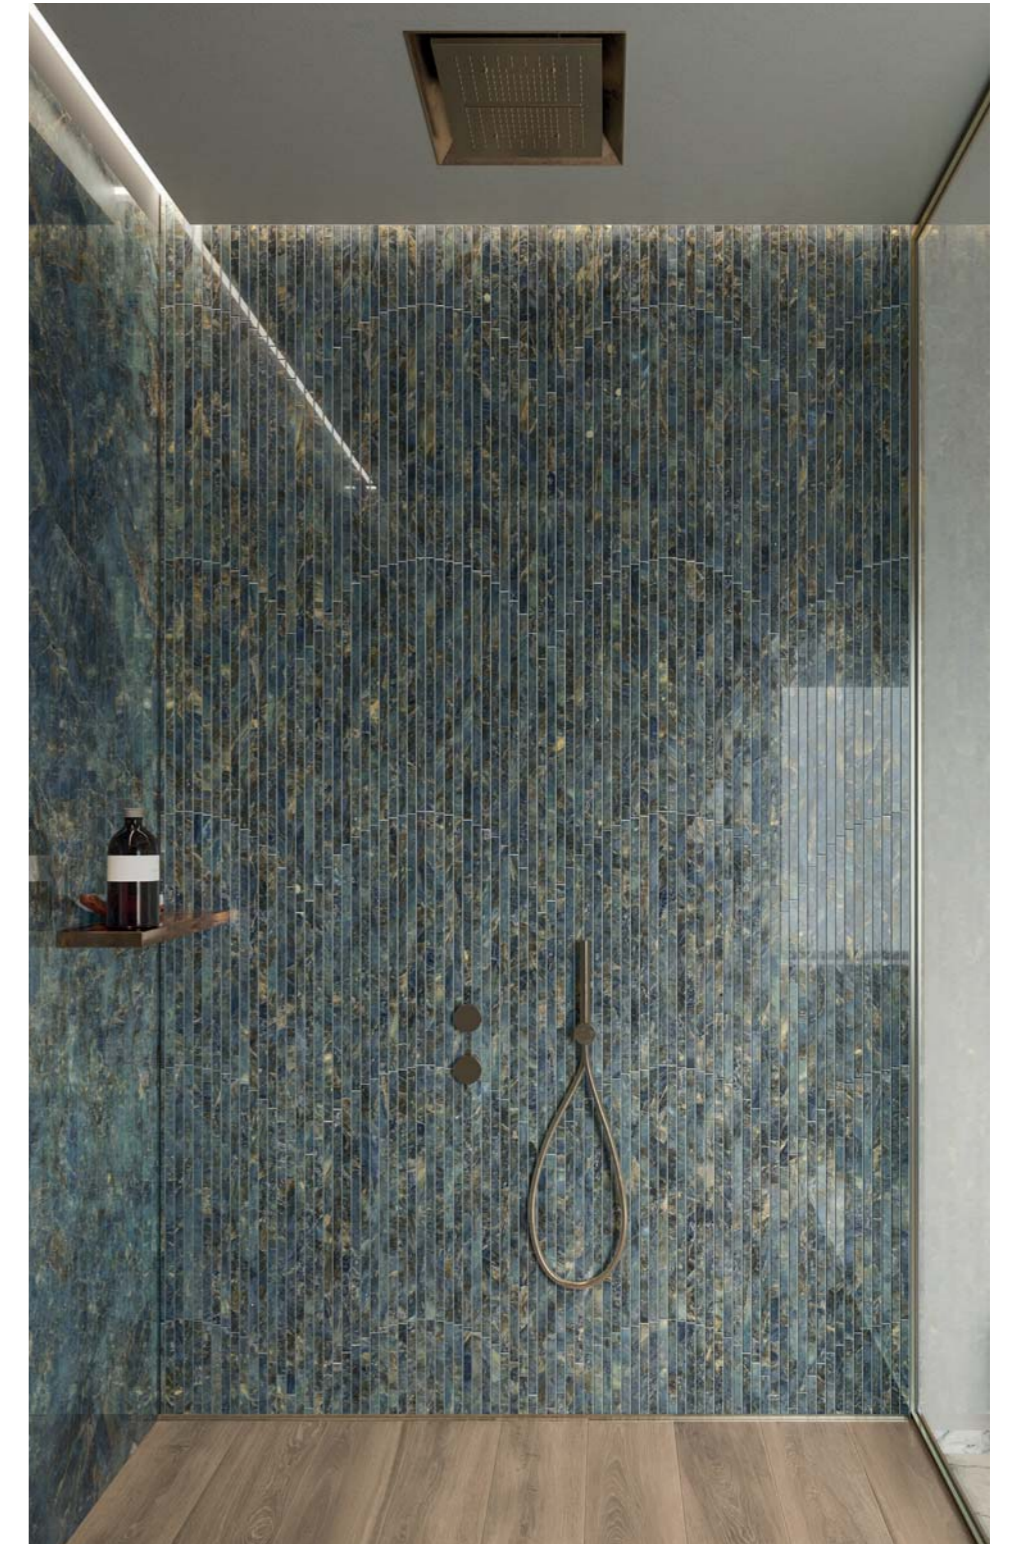

wall
LABRADORITE LUX 120x280
MOS. VENTAGLIO LABRADORITE LUX

floor
LILAC GREY NAT 60x120
ECO CHIC AVANA 20x120