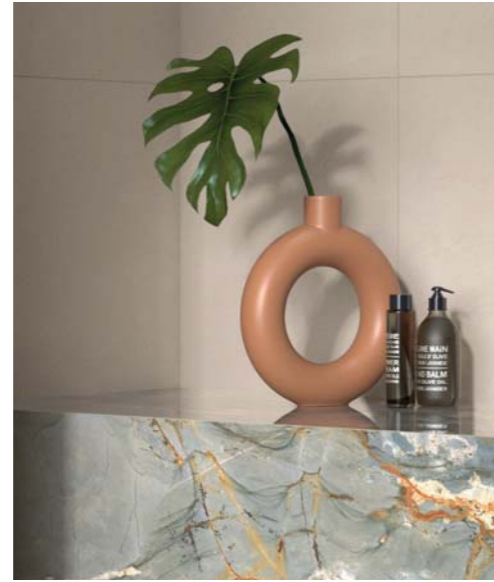

PAST AND PRESENT

LA BELLEZZA SENZA TEMPO DEL MARMO È PERFETTA PER INSTAURARE UN DIALOGO TRA L'EPOCA STORICA IN CUI È SORTA QUESTA RESIDENZA E IL PERIODO CONTEMPORANEO, RAPPRESENTATO DA UNA RICCA SELEZIONE DI ARREDI E OGGETTI DI DESIGN.

THE TIMELESS BEAUTY OF MARBLE IS PERFECT FOR CREATING A CONNECTION BETWEEN THE HISTORICAL PERIOD IN WHICH THIS RESIDENCE WAS BUILT AND THE PRESENT DAY, REPRESENTED BY AN EXTENSIVE SELECTION OF FURNISHINGS AND DESIGN OBJECTS.

fireplace
PORT GOLD LUX 120x280

tables
ABKSTONE PORT GOLD LUX 12 mm
ABKSTONE CRYSTAL SOFT 12 mm

floor
ROMA IMPERIALE LUX 120x120